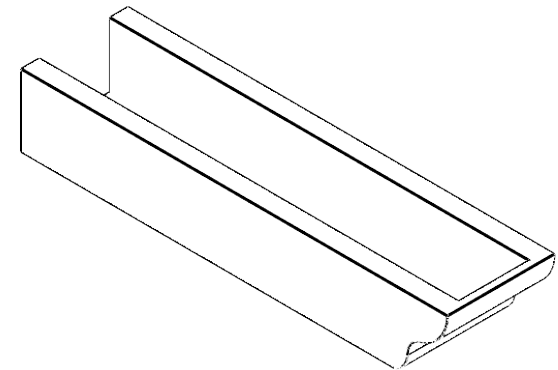

ITEM NUMBER: RFTURO060X04000X24000X004GRN00RCPR

6"W X 4"H X 24"L TIMBERTHANE ROUGH CEDAR GREENSBORO FAUX WOOD OPEN RAFTER TAIL, 4"L END, PRIMED TAN

SIDE PROFILE

FRONT PROFILE

ISOMETRIC

GENERATED DATE : 03/02/2023

EKENA MILLWORK
2300 WEST MAIN ST.
CLARKSVILLE, TX 75426
TOLL FREE: 866-607-0453
WWW.EKENAMILLWORK.COM

NOTES

1. INSTALLATION TO BE COMPLETED IN ACCORDANCE WITH MANUFACTURER'S SPECIFICATIONS.
2. DRAWING MAY NOT BE TO SCALE
3. THIS DRAWING IS INTENDED FOR DESIGN AND PLANNING PURPOSES ONLY.
4. ALL INFORMATION CONTAINED HEREIN WAS CURRENT AT THE TIME OF DEVELOPMENT BUT MUST BE REVIEWED AND APPROVED BY THE PRODUCT MANUFACTURER TO BE CONSIDERED ACCURATE.
5. TIMBERTHANE ARCHITECTURAL PRODUCTS ARE MADE FROM HIGH DENSITY URETHANE AND COME FACTORY PRIMED