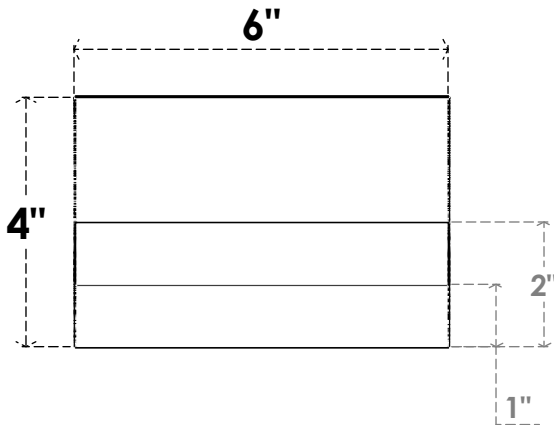

ITEM NUMBER: RFTURO060X04000X24000X004GRN00RCPR

6"W X 4"H X 24"L TIMBERTHANE ROUGH CEDAR GREENSBORO FAUX WOOD OPEN RAFTER TAIL, 4"L END, PRIMED TAN

SIDE PROFILE

FRONT PROFILE

ISOMETRIC

GENERATED DATE : 03/02/2023