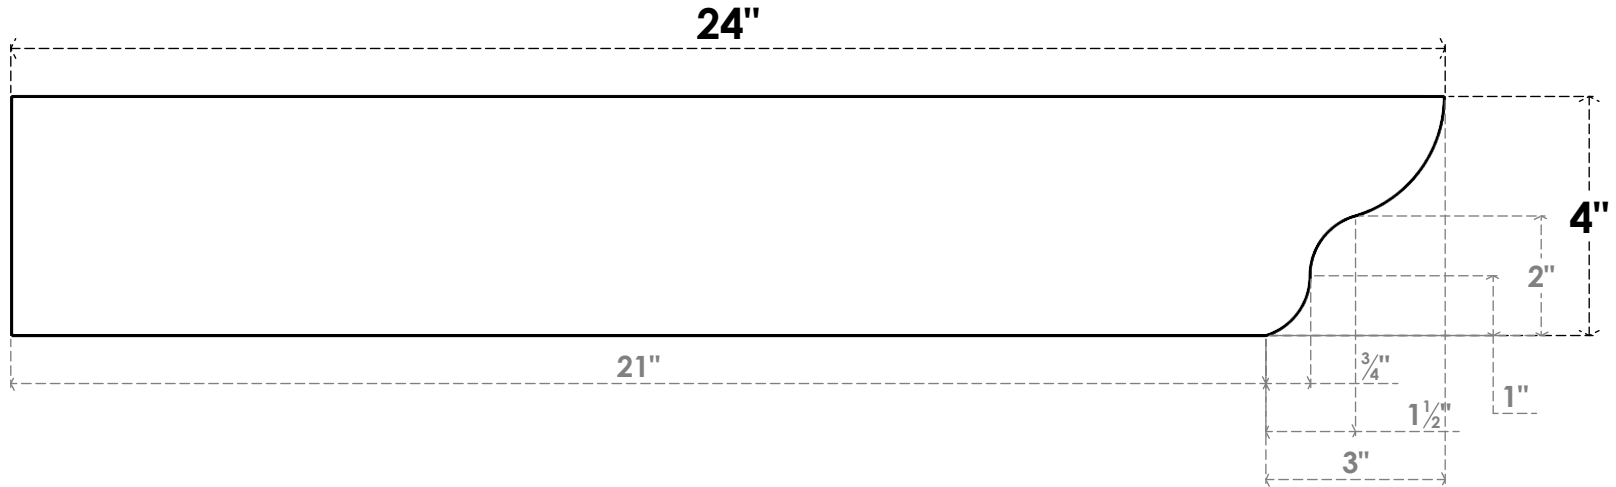

ITEM NUMBER: RFTURO060X04000X24000X004GRN00RCPR

6"W X 4"H X 24"L TIMBERTHANE ROUGH CEDAR GREENSBORO FAUX WOOD OPEN RAFTER TAIL, 4"L END, PRIMED TAN

SIDE PROFILE

FRONT PROFILE

ISOMETRIC

GENERATED DATE : 03/02/2023